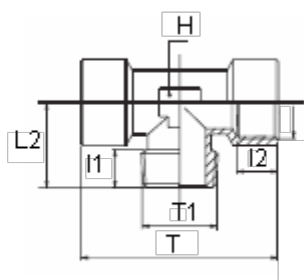

# Data Sheet

Article number: 5891240TR1  
Description: Tee fitting 1240TR  
R1" - G1"

## Measures

---

H = 30  
I1 = 90.0  
L1 = 17.5  
I2 = 39.0  
L2 = 19.0  
T1 = 1"  
T2 = 1"